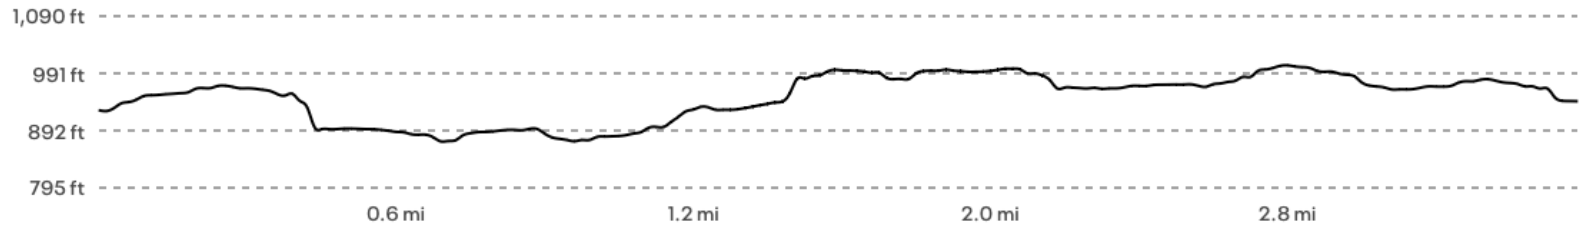

winship5k.emory.edu

SEPTEMBER 28 \ 2024

Elevation

Start **931 ft** Max **1,008 ft** Gain **189 ft**

winship5k.emory.edu